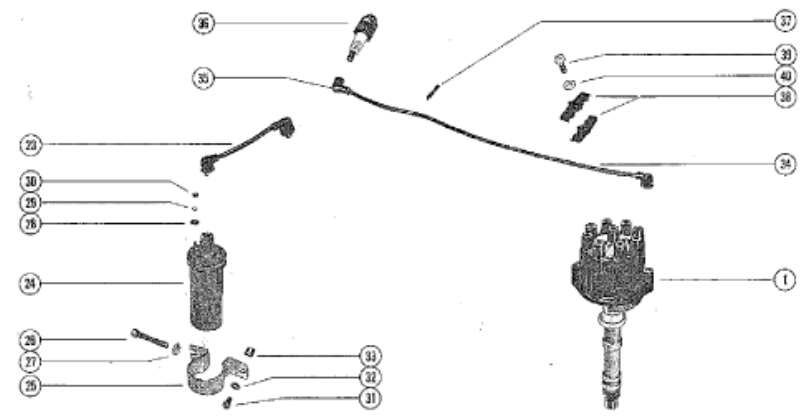

MALLORY

Parts List						
Ref	Class	Part	Description	Qty	Comment	Footnote
1	391	5073	DISTRIBUTOR ASSEMBLY, COM	1	LEFT HAND CRANKSHAFT ROT.	
1	391	5074	DISTRIBUTOR ASSEMBLY, COM	1	RIGHT HAND CRANKSHAFT RO	
2	391	5075	CAP, DISTRIBUTOR	1		
-	37	61593	DECAL, DISTRIBUTOR CAP	1		
3	391	5076	GASKET, DISTRIBUTOR CAP	1		
4	391	5088	ROTOR	1		
5	391	5092	CONDENSER	1		
6	391	5093	BRACKET, CONDENSER ATTACH	1		
7	391	5091	SCREW, CONDENSER BRACKET	1		
8	391	5090	BREAKER ASSEMBLY	1		
9	391	5089	SCREW, BREAKER ATTACHING	1		
10	391	5077	LEAD ASSEMBLY, PRIMARY T	1		
11	391	5085	CLAMP, DISTRIBUTOR CAP ATT	2		
12	391	5084	PIN, CLAMP TO DISTRIBUTOR	2		
13	391	5087	SCREW, DISTRIBUTOR CAP ATT	2		
14	391	5086	WASHER, DISTRIBUTOR CAP ATT	2		
15	391	5083	VENT, SCREEN	2		
16	391	5080	OILER	1		
17	391	5094	GEAR, DRIVE (LEFT HAND CRA	1		
17	391	5095	GEAR, DRIVE (RIGHT HAND CF	1		
18	391	5079	PIN, DRIVE GEAR	1		4
19	391	2081	"O" RING, DISTRIBUTOR	1		
20		58258	CLAMP, DISTRIBUTOR TO INTAK	1		
21	10	29198	SCREW, DISTRIBUTOR CLAMP	1		
23	84	61891	LEAD ASSEMBLY, DISTRIBUTOR	1		
24		26433	COIL, IGNITION	1		
25		33321	BRACKET, IGNITION COIL MOUN	1		
26	10	33311	SCREW, BRACKET TO IGNITION	1		
27	13	35048	LOCKWASHER, BRACKET SCREW	1		
28	12	30164	WASHER, IGNITION COIL TERMI	2		
29	13	26396	LOCKWASHER, IGNITION COIL T	2		
30	11	20645	NUT, IGNITION COIL TERMINAL	2		
31	10	34613	SCREW, IGNITION COIL ATTACH	1		
32	12	20553	WASHER, IGNITION COIL ATTAC	1		
33	23	60339	SPACER, IGNITION COIL ATTACH	1		
31	10	26632	SCREW, IGNITION COIL ATTACH	1		
32	12	20553	WASHER, IGNITION COIL ATTAC	1		
33	23	36534	SPACER, IGNITION COIL ATTACH	1		
34	84	61801A 4	LEAD ASSEMBLY, HIGH TENSIO	2		
34	84	61801A 3	LEAD ASSEMBLY, HIGH TENSIO	2		
34	84	61801A 2	LEAD ASSEMBLY, HIGH TENSIO	2		